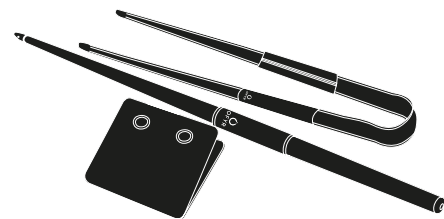

OFYR BUFFADOO SET

The Buffadoo set comprises a beautifully made blowpipe and sturdy steel tongs/poker with a matching stand. The blowpipe features a leather grip and silicon mouthpiece, and is used to direct oxygen into the OFYR to increase flames and minimise smoke after igniting. The tongs/poker make it easy to add more wood once the fire is burning well. Available in brown and black coated steel with brown and black leather grips.

OA-B

OFYR BUFFADOO SET

Material	Blowpipe	Tube	Aluminium
		Mouthpiece	Silicone
		Endcap	Aluminium
		Grip	Leather
	Tongs/poker	Tongs	Steel
		Handle	Leather
Dimensions	Standard		Steel
	Blowpipe		80xØ3 cm
	Tongs/poker		59x4x6 cm
	Standard		14x16x5 cm
Weight	Blowpipe		259 g
	Tongs/poker		616 g
	Standard		1,4 kg

EAN code 7430440899811

OA-BB

OFYR BUFFADOO SET BLACK

Material	Blowpipe	Tube	Aluminium
		Mouthpiece	Silicone
		Endcap	Aluminium
		Grip	Leather
	Tongs/poker	Tongs	Steel
		Handle	Leather
Dimensions	Standard		Black coated steel
	Blowpipe		80xØ3 cm
	Tongs/poker		59x4x6 cm
	Standard		14x16x5 cm
Weight	Blowpipe		259 g
	Tongs/poker		616 g
	Standard		1,4 kg