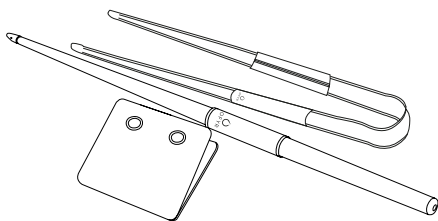

OFYR BUFFADOO SET

The Buffadoo set comprises a beautifully made blowpipe and sturdy steel tongs/poker with a matching stand. The blowpipe features a leather grip and silicon mouthpiece, and is used to direct oxygen into the OFYR to increase flames and minimise smoke after igniting. The tongs/poker make it easy to add more wood once the fire is burning well. Available in brown and black coated steel with brown and black leather grips.

OA-B

OFYR BUFFADOO SET

Material	Blowpipe	Tube	Aluminium
		Mouthpiece	Silicone
		Endcap	Aluminium
		Grip	Leather
	Tongs/poker	Tongs	Steel
		Handle	Leather
Dimensions	Standard		Steel
	Blowpipe		80xØ3 cm
	Tongs/poker		59x4x6 cm
	Standard		14x16x5 cm
Weight	Blowpipe		259 g
	Tongs/poker		616 g
	Standard		1,4 kg

EAN code 7430440899811

OA-BB

OFYR BUFFADOO SET BLACK

Material	Blowpipe	Tube	Aluminium
		Mouthpiece	Silicone
		Endcap	Aluminium
		Grip	Leather
	Tongs/poker	Tongs	Steel
		Handle	Leather
Dimensions	Standard		Black coated steel
	Blowpipe		80xØ3 cm
	Tongs/poker		59x4x6 cm
	Standard		14x16x5 cm
Weight	Blowpipe		259 g
	Tongs/poker		616 g
	Standard		1,4 kg